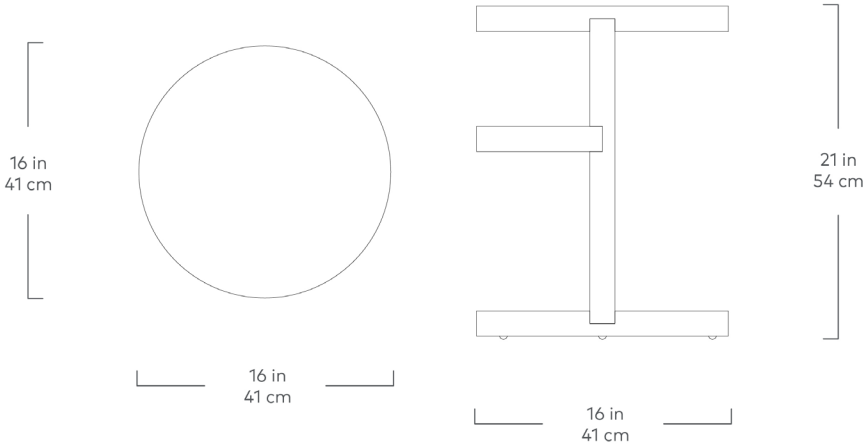

Monument End Table

- 100% renewable bamboo plywood construction.
- Clear coat finish.
- Designed to nest with most sofas, sectionals or coffee tables.
- Can also be used as additional seating.
- Non-marking tack glide feet.

Gus*